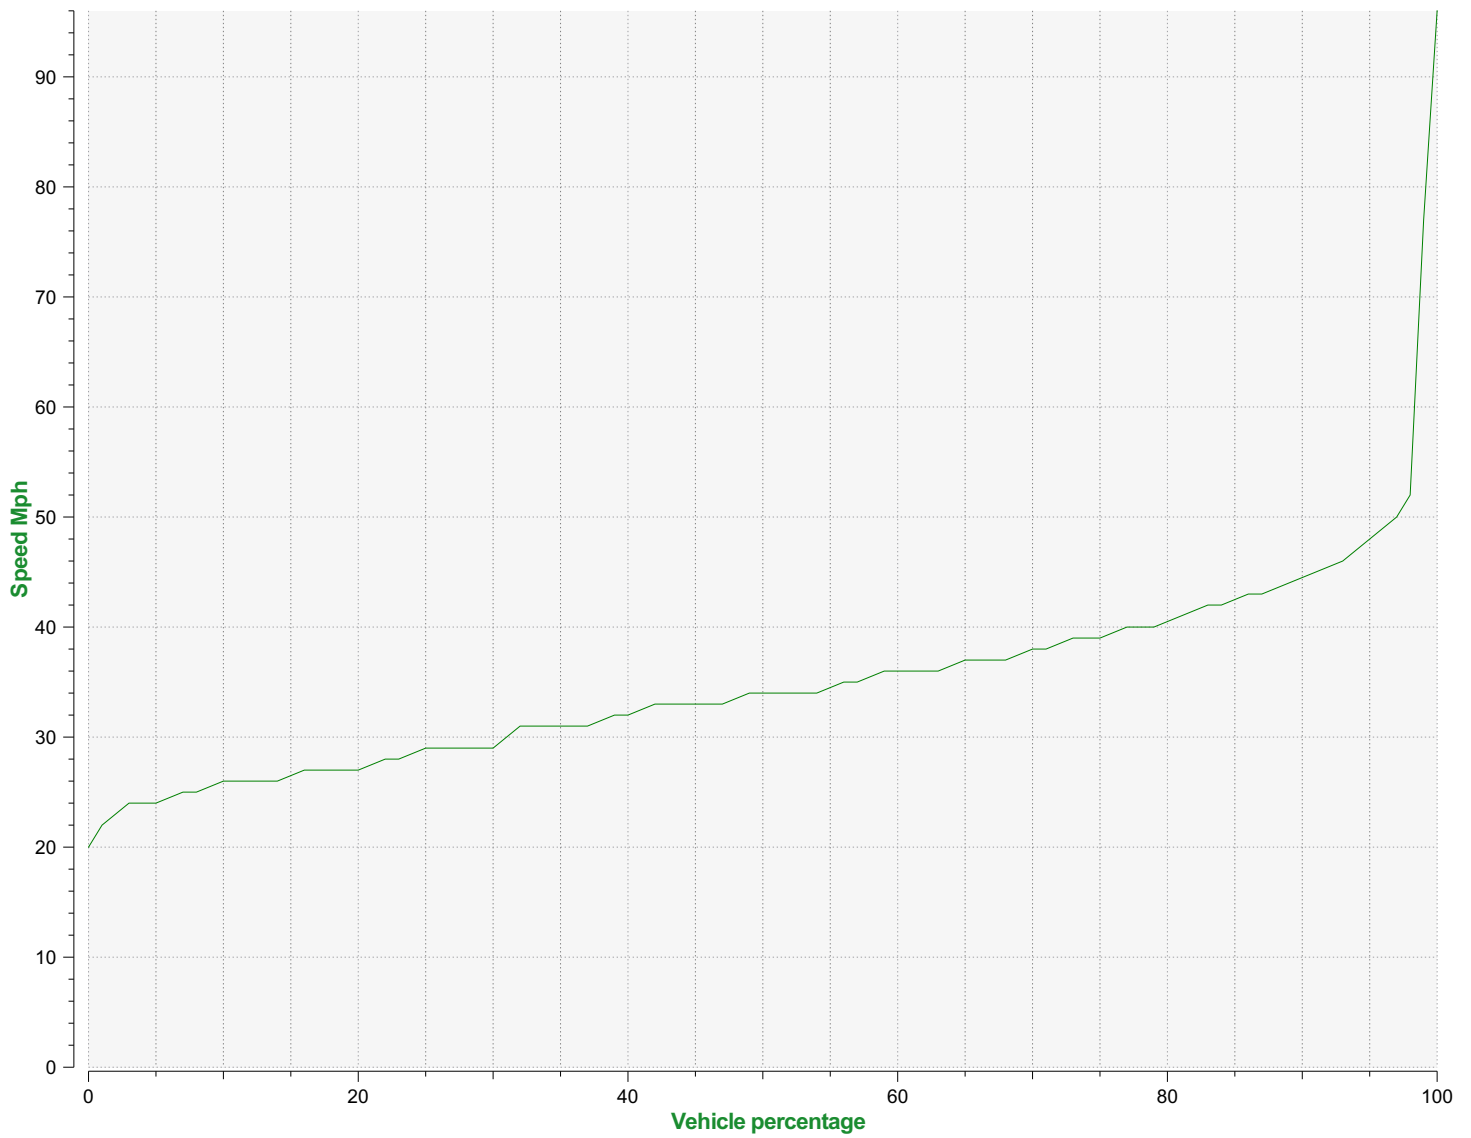

### Outgoing vehicles

|   |                                       |
|---|---------------------------------------|
|  | <= 30 Mph : 11,559 - (25.26 %)        |
|  | 31 - 35 Mph : 14,907 - (32.58 %)      |
|  | 36 - 40 Mph : 10,347 - (22.61 %)      |
|  | 41 - 45 Mph : 5,485 - (11.99 %)       |
|  | 46 - 65 Mph (et +) : 3,457 - (7.56 %) |

**Start date:** Monday, October 4, 2021 1:00 PM  
**End date:** Friday, December 3, 2021 1:30 PM

**Location:**

**Comments:**

**Speed percentiles (incoming)**

**V30:** 29.00Mph **V50:** 34.00Mph **V85:** 42.00Mph

**Start date:** Monday, October 4, 2021 1:00 PM  
**End date:** Friday, December 3, 2021 1:30 PM

**Location:**

**Comments:**

**Speed percentile(outgoing)**

**V30:** 29.00Mph   **V50:** 33.00Mph   **V85:** 42.00Mph