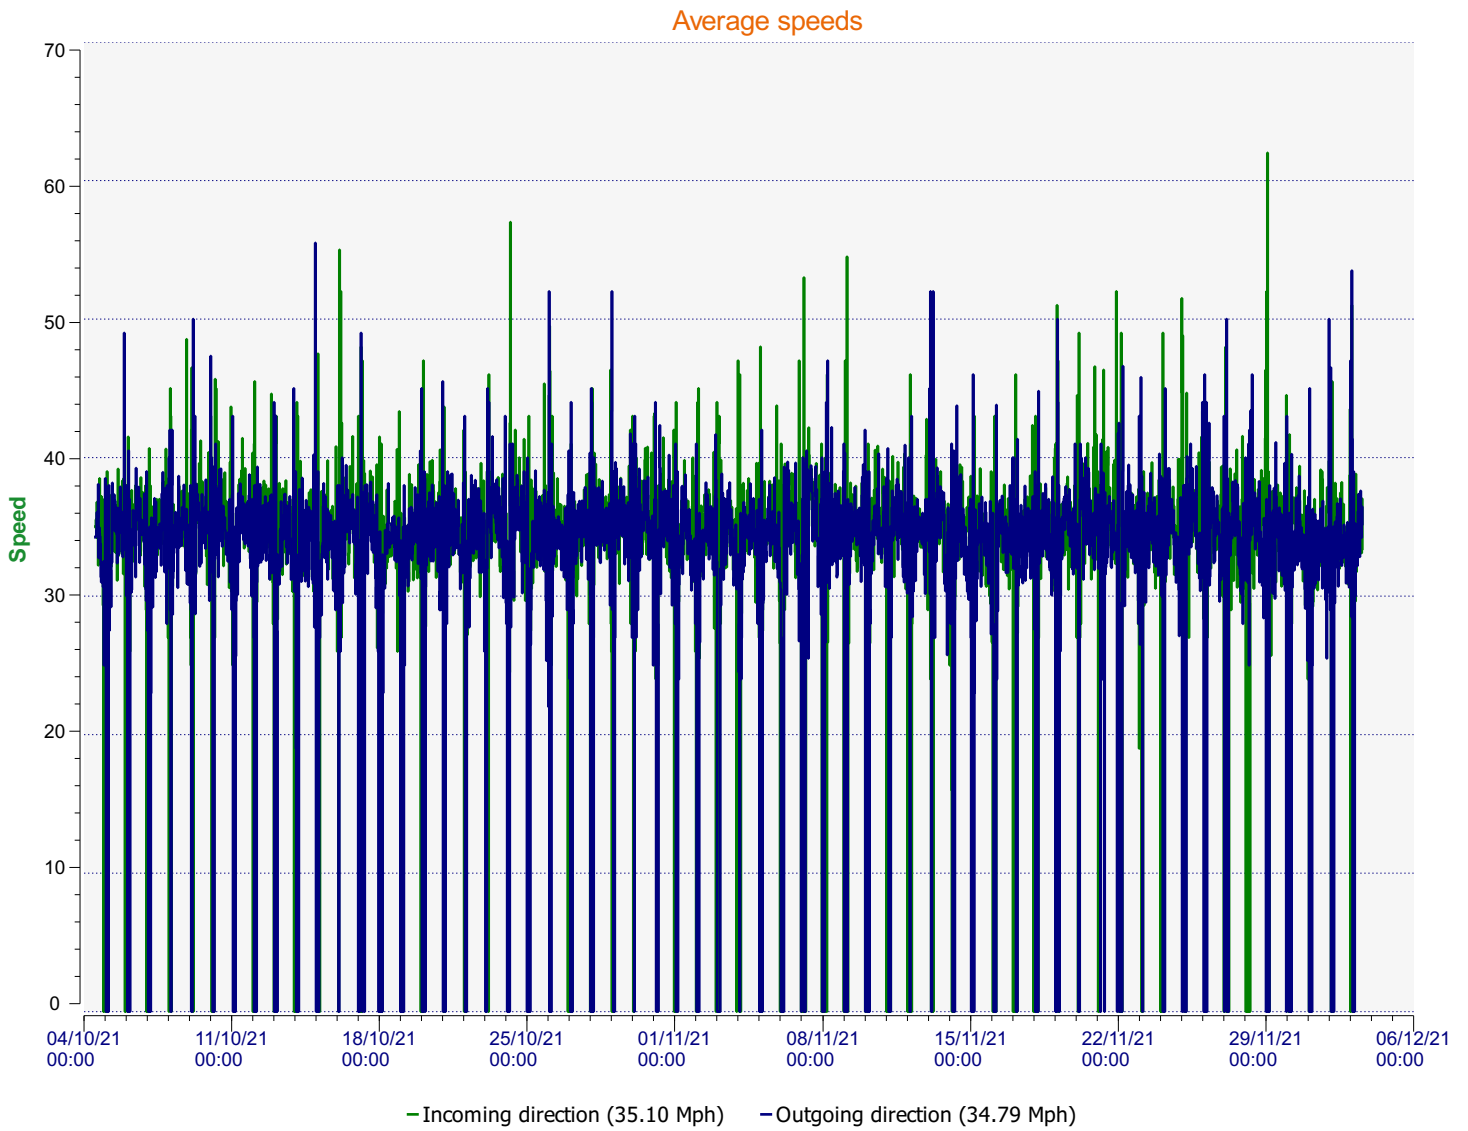

Start date: Monday, October 4, 2021 1:00 PM
End date: Friday, December 3, 2021 1:30 PM

Location:

Comments: