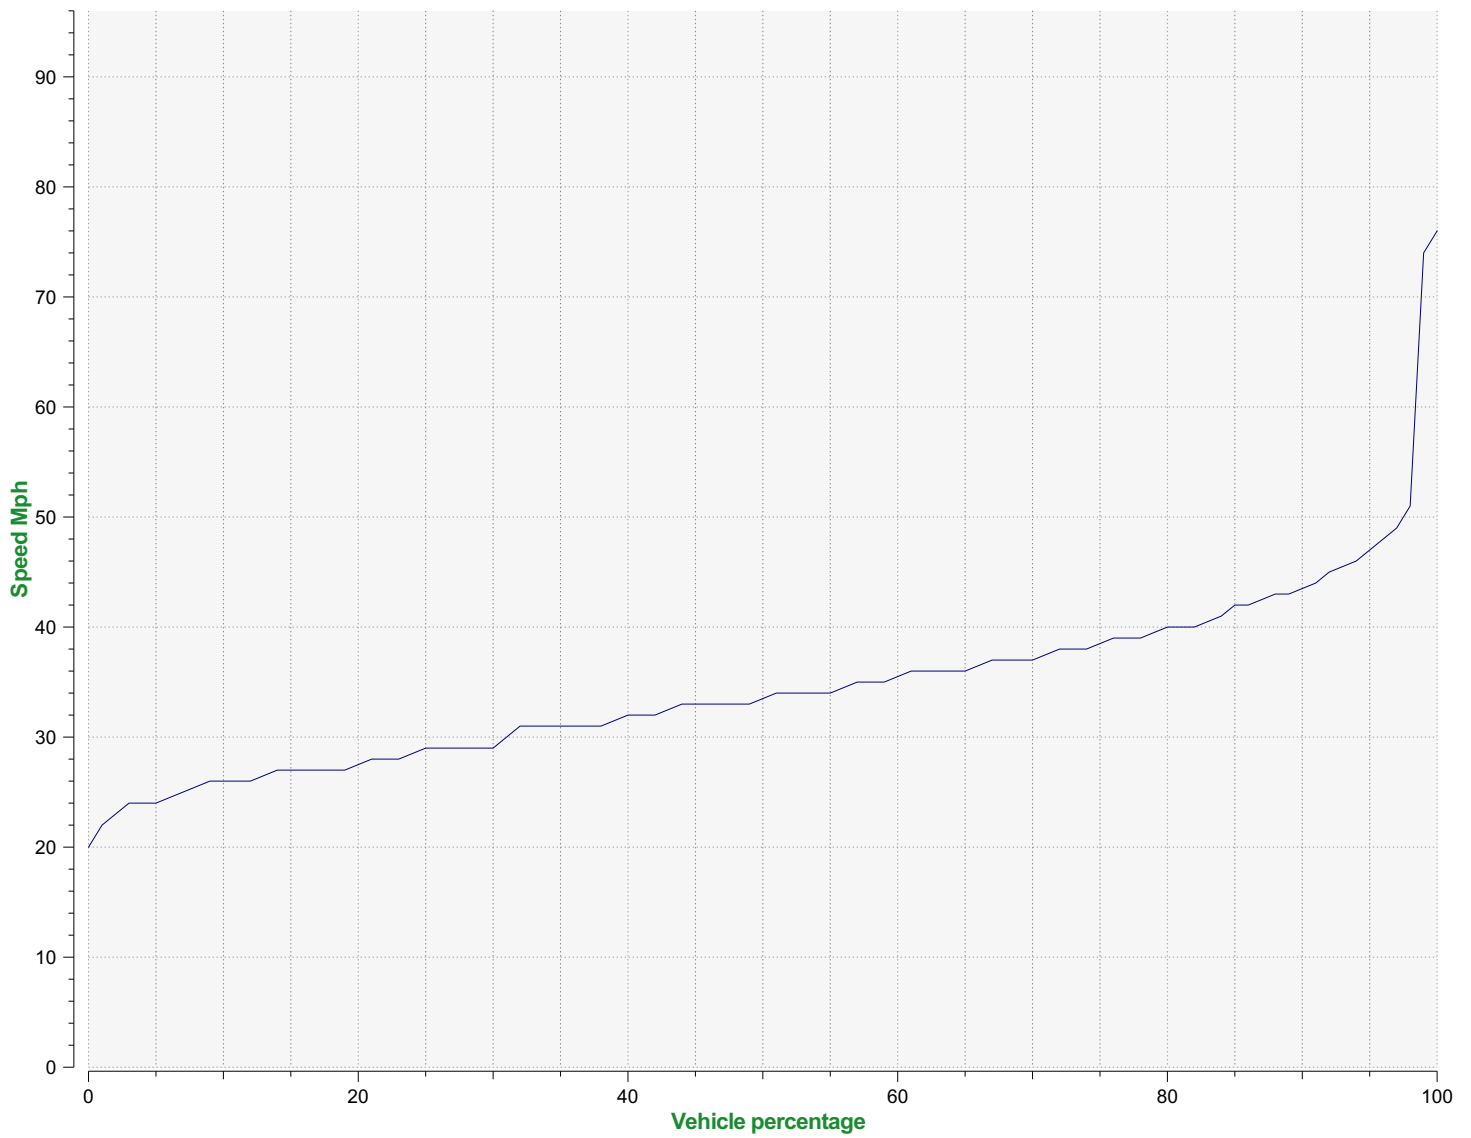

### Outgoing vehicles

|   |                                       |
|---|---------------------------------------|
|  | <= 30 Mph : 11,559 - (25.26 %)        |
|  | 31 - 35 Mph : 14,907 - (32.58 %)      |
|  | 36 - 40 Mph : 10,347 - (22.61 %)      |
|  | 41 - 45 Mph : 5,485 - (11.99 %)       |
|  | 46 - 65 Mph (et +) : 3,457 - (7.56 %) |

**Start date:** Monday, October 4, 2021 1:00 PM  
**End date:** Friday, December 3, 2021 1:30 PM

**Location:**

**Comments:**

**Speed percentiles (incoming)**

**V30:** 29.00Mph **V50:** 34.00Mph **V85:** 42.00Mph

**Start date:** Monday, October 4, 2021 1:00 PM  
**End date:** Friday, December 3, 2021 1:30 PM

**Location:**

**Comments:**

**Speed percentile(outgoing)**

**V30:** 29.00Mph   **V50:** 33.00Mph   **V85:** 42.00Mph