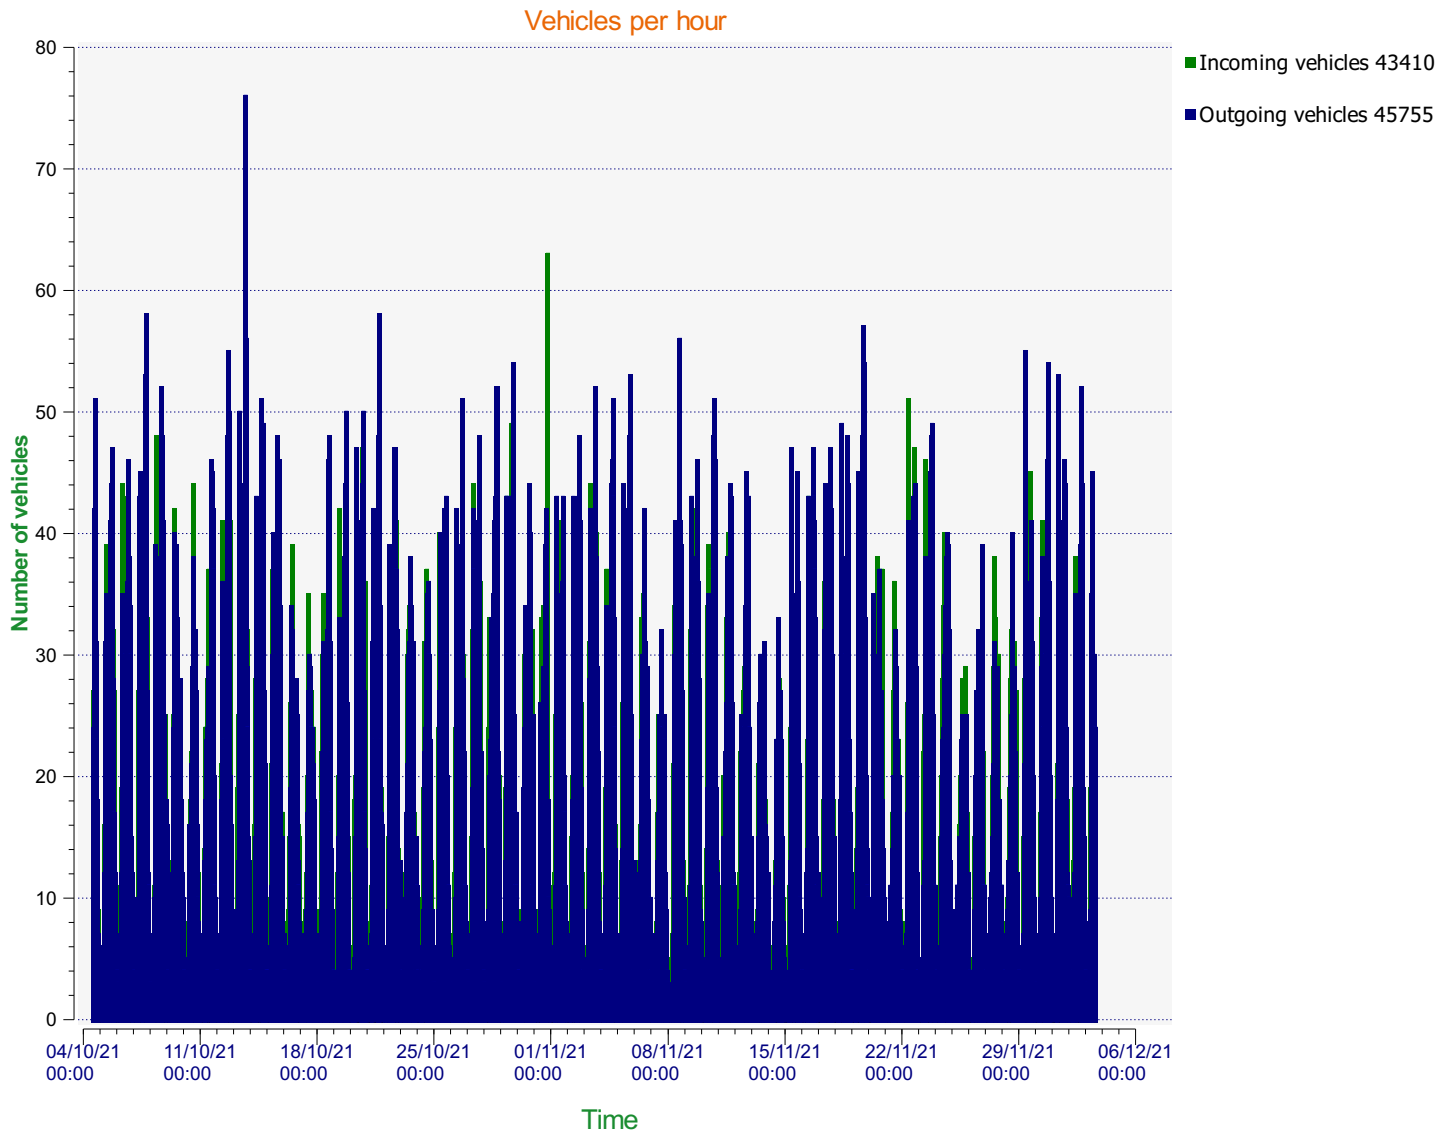

**Location:**

**Comments:**

**Start date:** Monday, October 4, 2021 1:00 PM  
**End date:** Friday, December 3, 2021 1:30 PM

**Location:**

**Comments:**

**Start date:** Monday, October 4, 2021 1:00 PM  
**End date:** Friday, December 3, 2021 1:30 PM

**Location:**

**Comments:**

Incoming vehicles

|   |                                       |
|---|---------------------------------------|
|  | <= 30 Mph : 11,070 - (25.50 %)        |
|  | 31 - 35 Mph : 13,381 - (30.82 %)      |
|  | 36 - 40 Mph : 9,341 - (21.52 %)       |
|  | 41 - 45 Mph : 5,749 - (13.24 %)       |
|  | 46 - 65 Mph (et +) : 3,869 - (8.91 %) |

### Outgoing vehicles

|   |                                       |
|---|---------------------------------------|
|  | <= 30 Mph : 11,559 - (25.26 %)        |
|  | 31 - 35 Mph : 14,907 - (32.58 %)      |
|  | 36 - 40 Mph : 10,347 - (22.61 %)      |
|  | 41 - 45 Mph : 5,485 - (11.99 %)       |
|  | 46 - 65 Mph (et +) : 3,457 - (7.56 %) |

**Start date:** Monday, October 4, 2021 1:00 PM  
**End date:** Friday, December 3, 2021 1:30 PM

**Location:**

**Comments:**

**Speed percentiles (incoming)**

**V30:** 29.00Mph **V50:** 34.00Mph **V85:** 42.00Mph