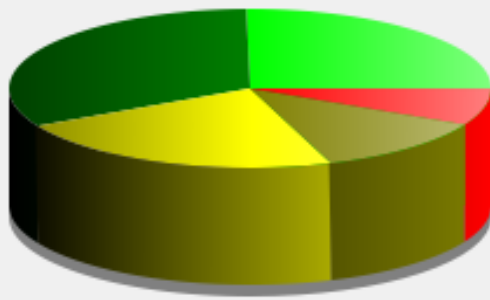

Outgoing vehicles

	<= 30 Mph : 11,559 - (25.26 %)
	31 - 35 Mph : 14,907 - (32.58 %)
	36 - 40 Mph : 10,347 - (22.61 %)
	41 - 45 Mph : 5,485 - (11.99 %)
	46 - 65 Mph (et +) : 3,457 - (7.56 %)

Start date: Monday, October 4, 2021 1:00 PM
End date: Friday, December 3, 2021 1:30 PM

Location:

Comments: