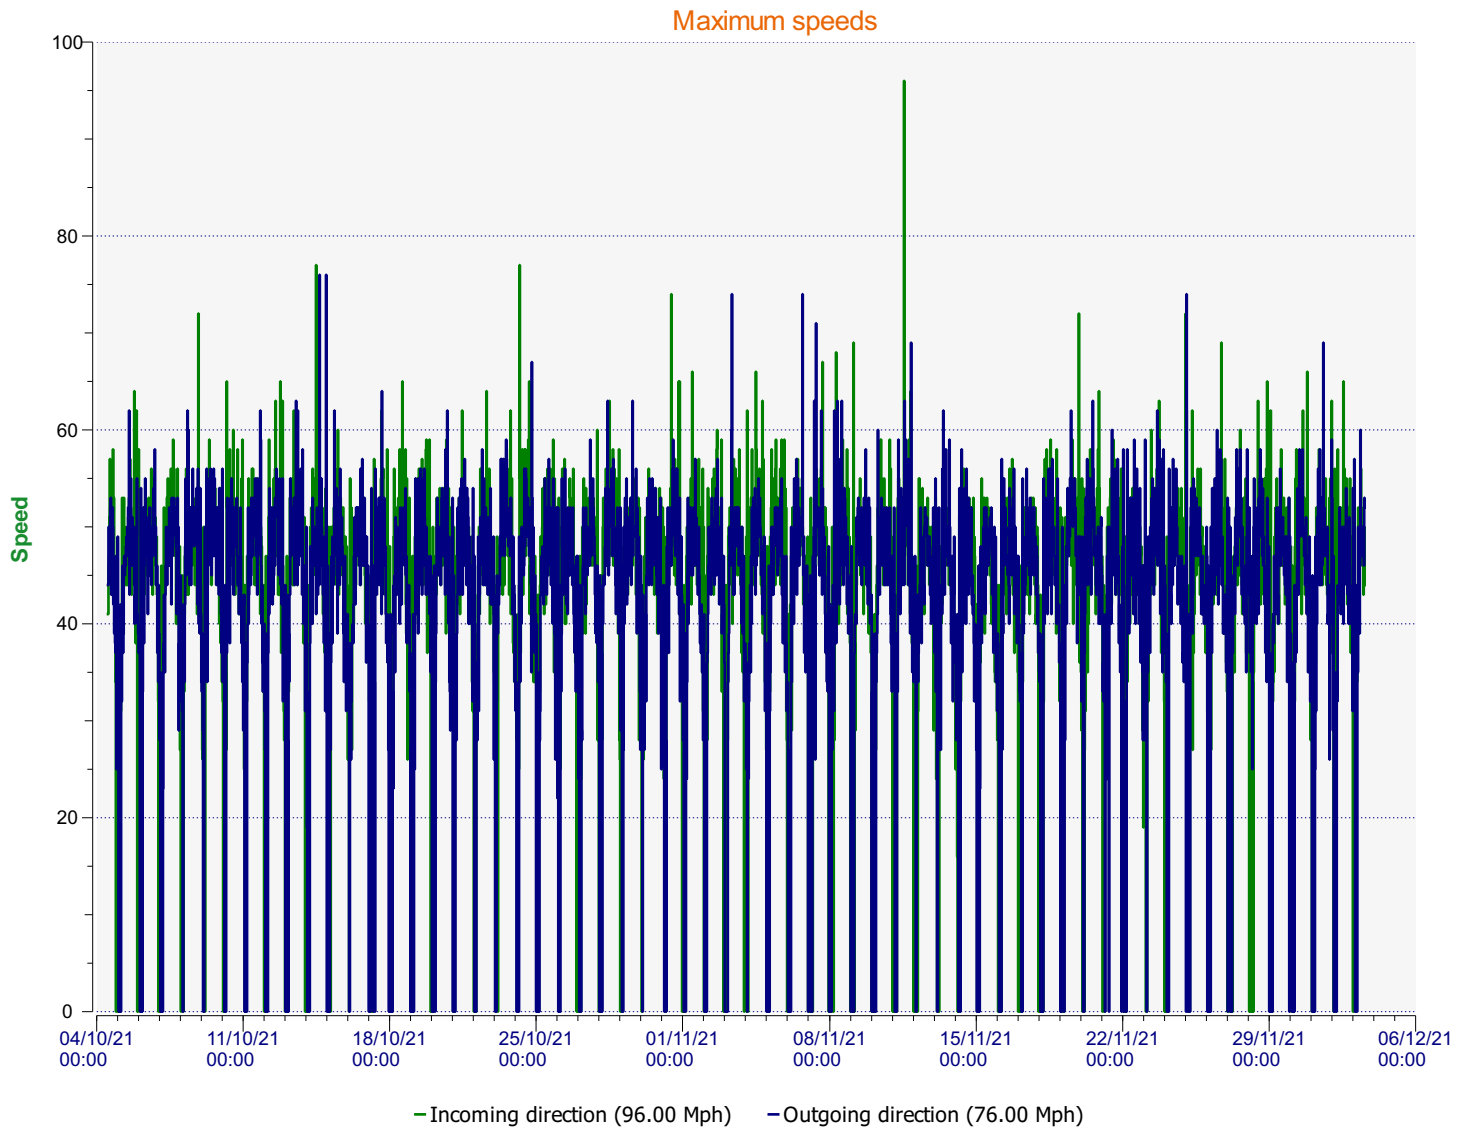

# Élan Cité

DÉTECTER • INFORMER • SÉCURISER

---

**Start date:** Monday, October 4, 2021 1:00 PM  
**End date:** Friday, December 3, 2021 1:30 PM

**Location:**

**Comments:**

---

**Start date:** Monday, October 4, 2021 1:00 PM  
**End date:** Friday, December 3, 2021 1:30 PM

**Location:**

**Comments:**

**Start date:** Monday, October 4, 2021 1:00 PM  
**End date:** Friday, December 3, 2021 1:30 PM

**Location:**

**Comments:**

**Start date:** Monday, October 4, 2021 1:00 PM  
**End date:** Friday, December 3, 2021 1:30 PM

**Start date:** Monday, October 4, 2021 1:00 PM  
**End date:** Friday, December 3, 2021 1:30 PM

**Location:**

**Comments:**

**Speed percentiles (incoming)**

**V30:** 29.00Mph **V50:** 34.00Mph **V85:** 42.00Mph

**Start date:** Monday, October 4, 2021 1:00 PM  
**End date:** Friday, December 3, 2021 1:30 PM

**Location:**

**Comments:**

**Speed percentile(outgoing)**

**V30:** 29.00Mph   **V50:** 33.00Mph   **V85:** 42.00Mph